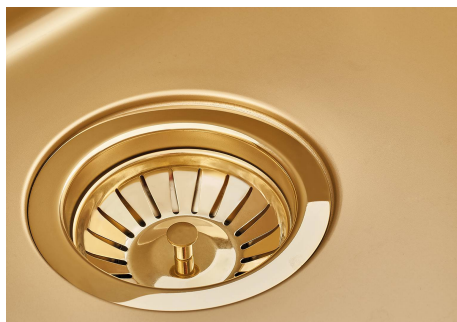

Cut out size
Dimensioni per foratura top

GALLERY