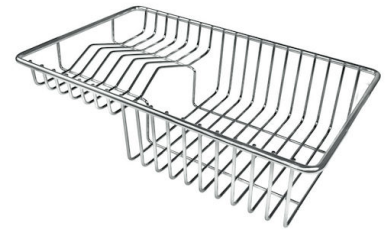

Small radius Bowls with squared shapes with a modern design and an increased capacity, for a minimal aesthetics connected with an extreme practicality.

TECHNICAL DATA

Cut out size
Dimensioni per foratura top

GALLERY

OPTIONAL ACCESSORIES

Cestello inox
8612 000

Glass chopping board
8631 300

HPDE Chopping board
8657 001

HPDE Twin chopping board
8644 101

Stainless steel plate rack
8100 154

Stainless steel plate rack
8100 303
* only in combination with the accessory
8644 101

White basket
8612 100

White bowl
8153 100

**Graters kit with ring-holder and
food collection tray**
8159 101
* only in combination with the accessory
8644 101

Stainless steel perforated tray

8151 000

* only in combination with the accessory
8644 101